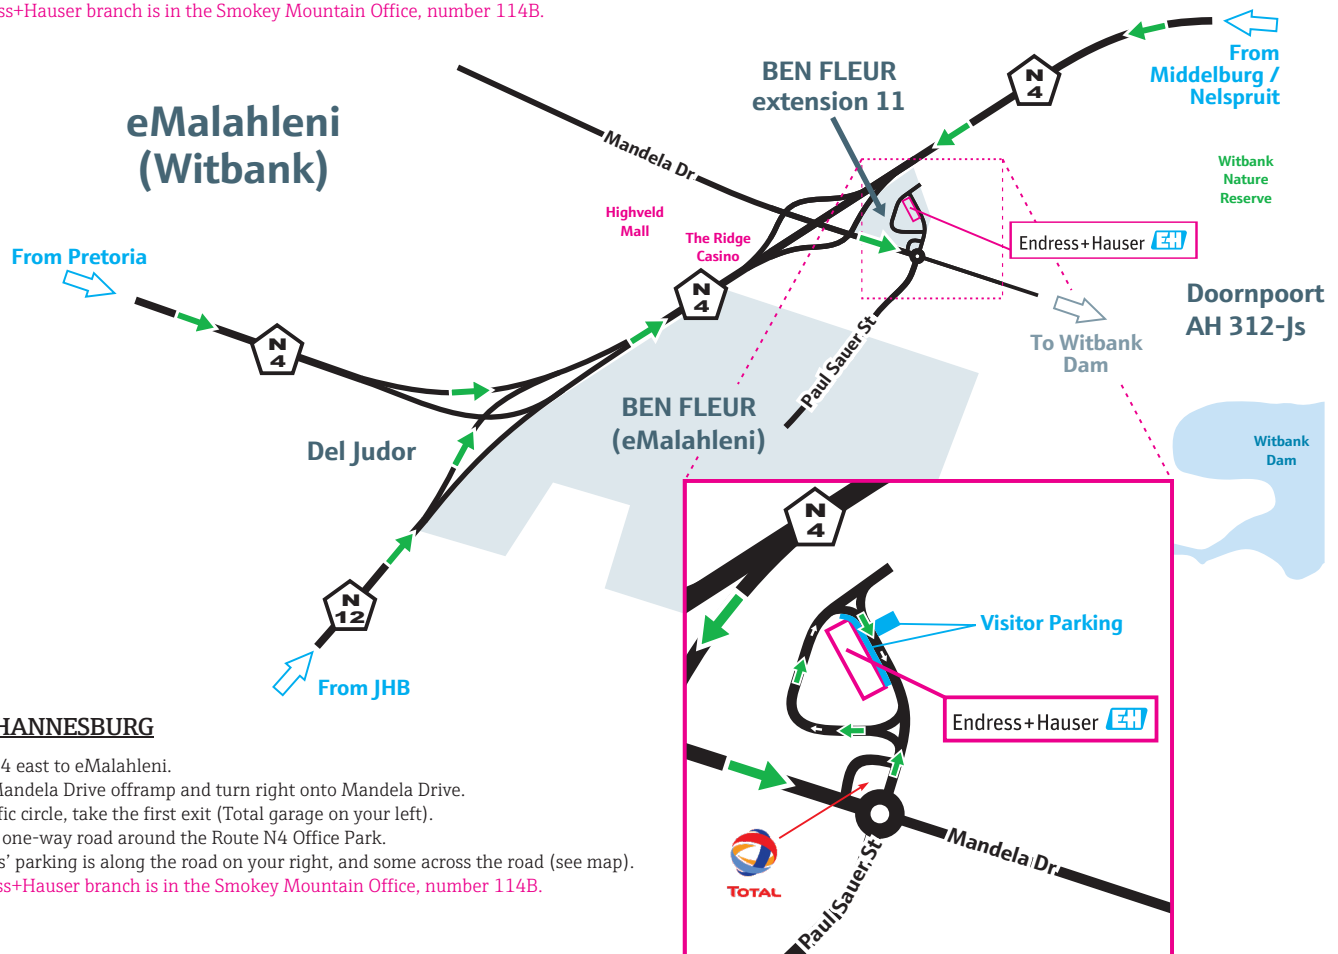

Map and Directions

Endress+Hauser (Pty) Ltd eMalahleni Branch

GPS Coordinates:

Digital: -25.886767, 29.276517

DMS: S25° 53' 12" E29° 16' 35"

FROM PRETORIA

- Take the N12 east to eMalahleni.
- Take the Mandela Drive offramp and turn right onto Mandela Drive.
- At the traffic circle, take the first exit (Total garage on your left).
- Follow the one-way road around the Route N4 Office Park.
- The visitors' parking is along the road on your right, and some across the road (see map).
- The Endress+Hauser branch is in the Smokey Mountain Office, number 114B.

FROM NELSPRUIT

- Take the N4 to eMalahleni
- Take the Mandela Drive offramp and turn left onto Mandela Drive.
- At the traffic circle, take the first exit (Total garage on your left).
- Follow the one-way road around the Route N4 Office Park.
- The visitors' parking is along the road on your right, and some across the road (see map).
- The Endress+Hauser branch is in the Smokey Mountain Office, number 114B.

FROM JOHANNESBURG

- Take the N4 east to eMalahleni.
- Take the Mandela Drive offramp and turn right onto Mandela Drive.
- At the traffic circle, take the first exit (Total garage on your left).
- Follow the one-way road around the Route N4 Office Park.
- The visitors' parking is along the road on your right, and some across the road (see map).
- The Endress+Hauser branch is in the Smokey Mountain Office, number 114B.